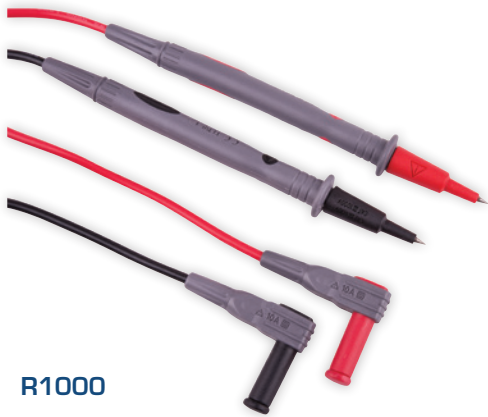

TECHNICAL DATA

R1000

Model R1130 Test Probe Set, Banana Style

- Banana-style spring contacts
- Dimensions: Length: 4.7" (120mm), Tip: 0.8" (19mm)
- 1000V, 10A
- CAT III. 1000V, CAT IV. 600V
- CE certified
- Includes protective caps

Model R1000 Safety Test Lead Set

- Compatible with all instruments, test probes and clips that accept 0.16" (4mm) diameter shrouded banana connectors
- Stainless steel tips
- Lead length: 48" (1.2m)
- Probe tip length: 0.2" (5mm)
- Probe tip diameter: 0.08" (2mm)
- Cat. II 1000V, Cat. III 1000V and Cat. IV 600V safety ratings
- 10A Maximum

Model R1140 Electronic Test Probe Set, Sharp Point

- Sharp point and long probe designed for electronic testing
- Dimensions: Length: 4.5" (113mm), Tip: 0.2" (4mm)
- CAT II. 1000V

Model R1220 Alligator Clip Set

- Dimensions: Jaw: 0.4" (11mm)
- Insulated with flexible boots
- Accepts standard 4mm diameter test leads
- 1000V, 10A
- CAT III. 1000V
- CE certified

Continued...